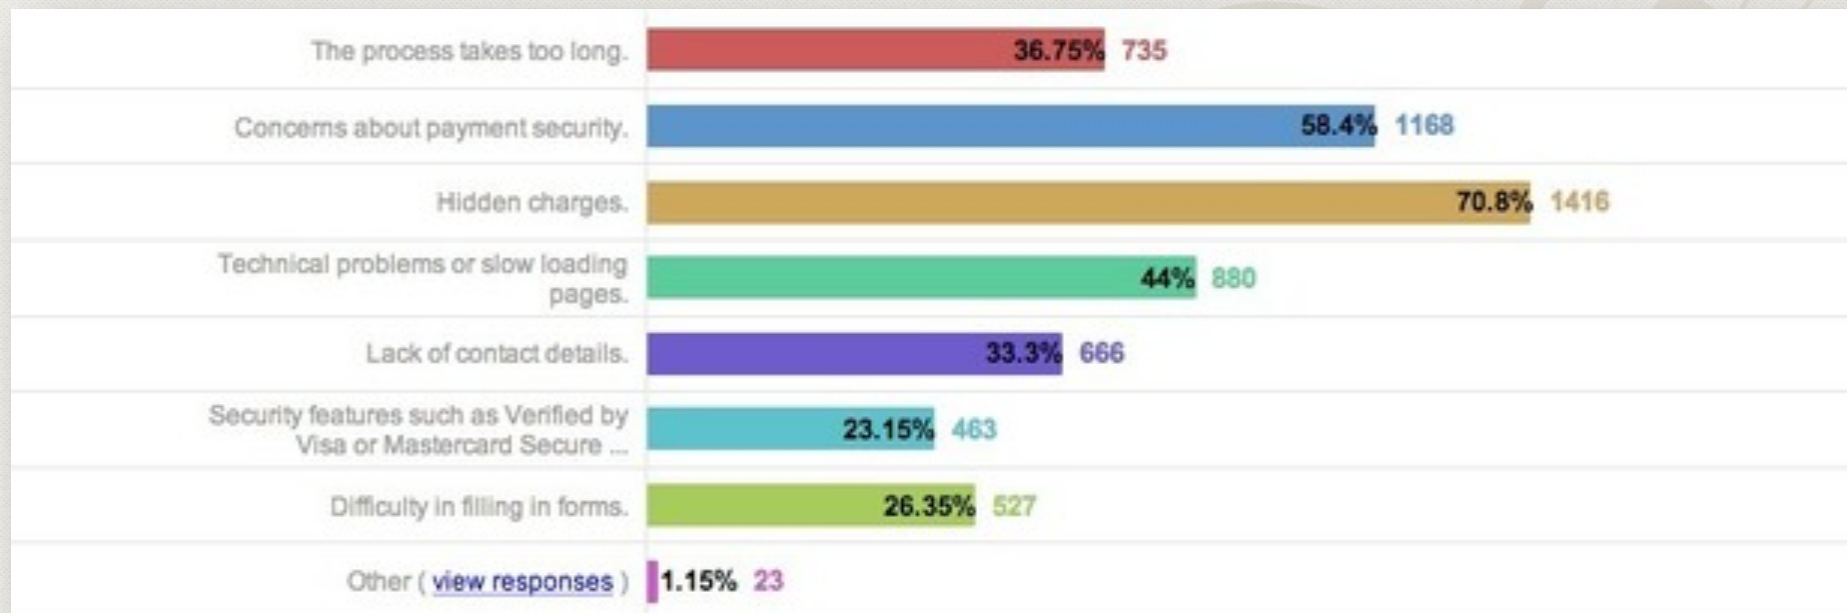

Forladte indkøbskurve

66%