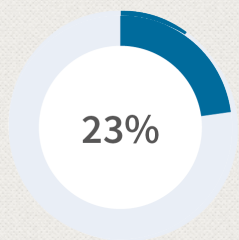

0% | Hvilken betalingsmetode foretrækker du?

Kort

Netbank

Faktura

Kontant

Mikrobetaling

Afbetaling

Andet